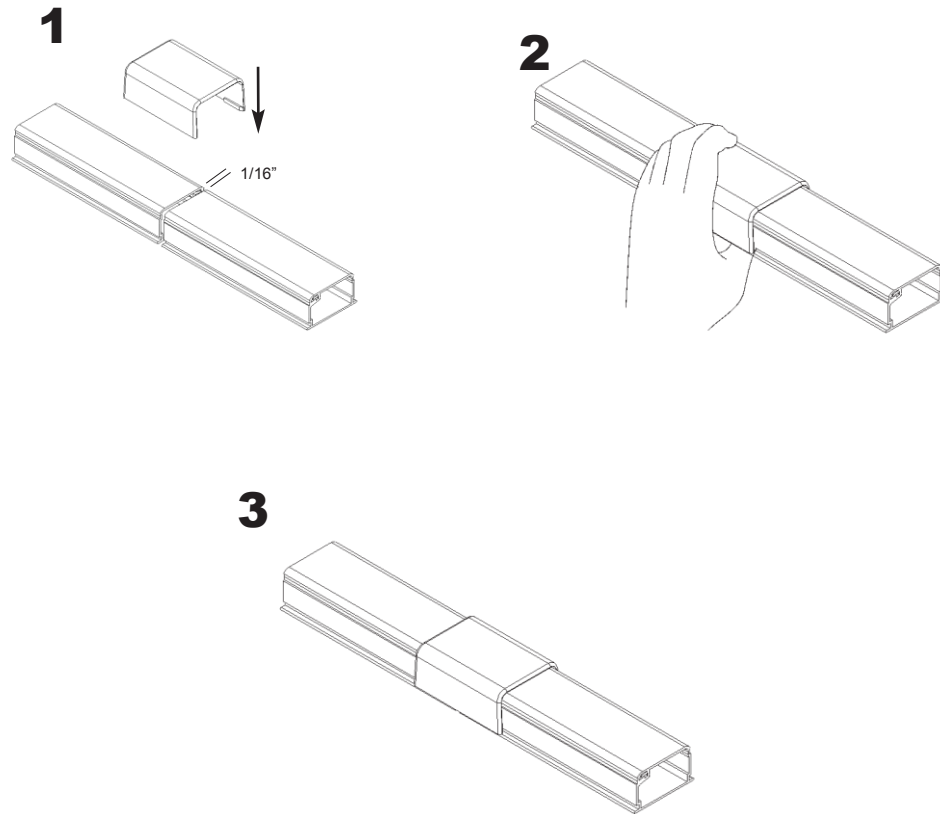

## INSTALLATION INSTRUCTIONS FOR LOW VOLTAGE SURFACE RACEWAY

### SPLICE COVER

Part Numbers: TSR1X-14, TSR2X-14, TSR3X-14

HellermannTyton • 7930 N. Faulkner Rd. Milwaukee, WI 53224  
Phone:(800)537-1512 • Fax:(800)848-9866  
www.hellermann.tyton.com • email:corp@htamericas.com