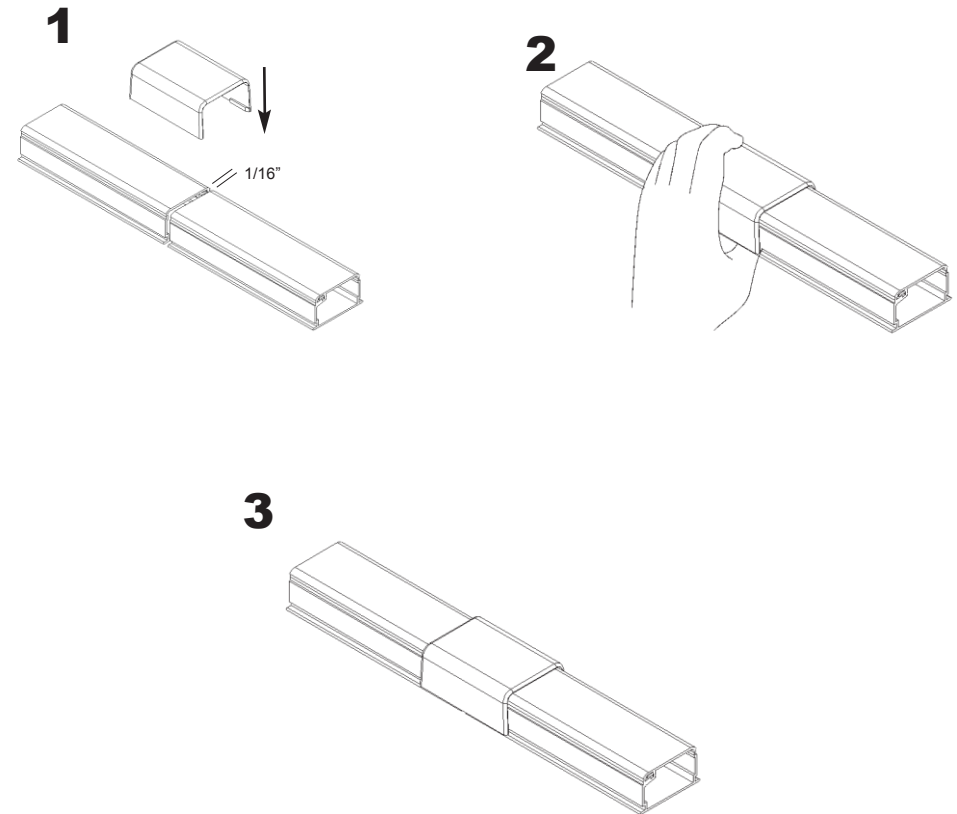

INSTALLATION INSTRUCTIONS FOR LOW VOLTAGE SURFACE RACEWAY

SPLICE COVER

Part Numbers: TSR1X-14, TSR2X-14, TSR3X-14

HellermannTyton • 7930 N. Faulkner Rd. Milwaukee, WI 53224
Phone:(800)537-1512 • Fax:(800)848-9866
www.hellermann.tyton.com • email:corp@htamericas.com